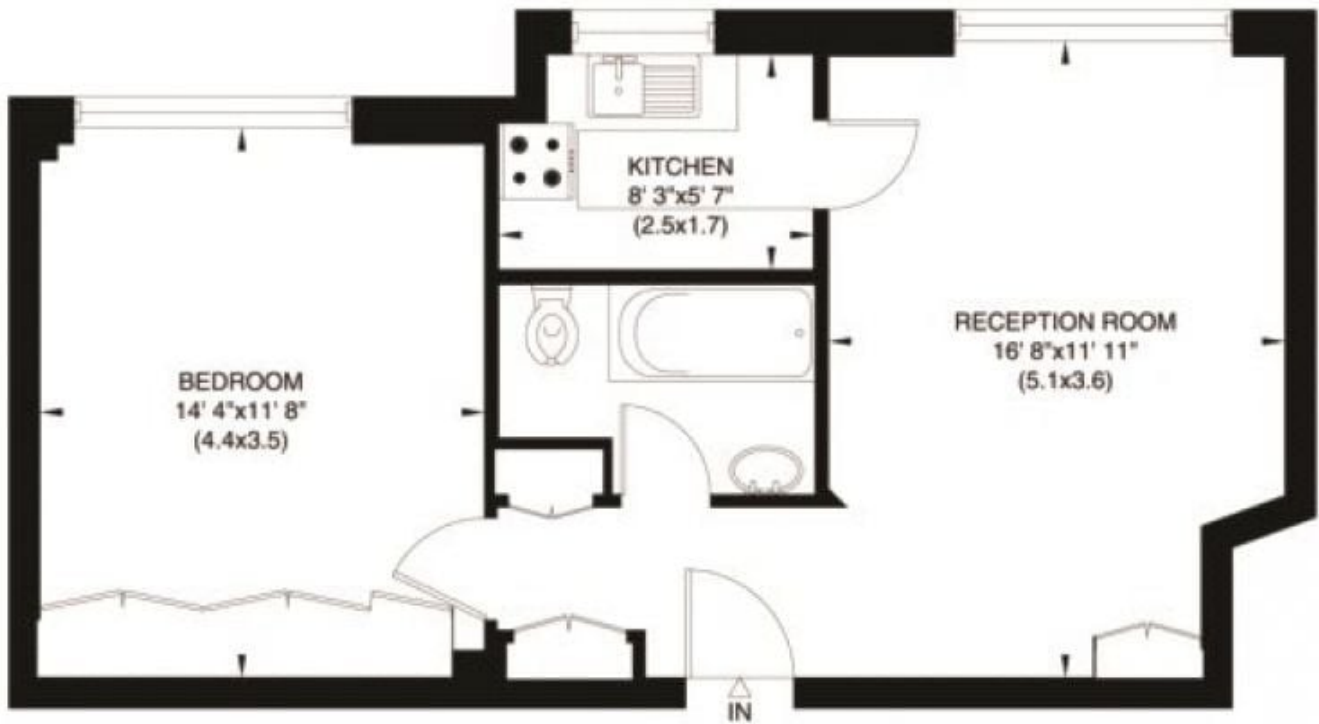

Chatsworth Court Pembroke Road

1 🏠 1 🚗

Building Size : 498 Sqft

View : <https://www.rickmanproperties.com/7128082>

Viraj Patel MARLA
+44 7947 514483

CHATSWORTH COURT
PEMBROKE ROAD
LONDON W8

Gross Internal Area: 46 Sq. metres
498 Sq. feet

FOURTH FLOOR