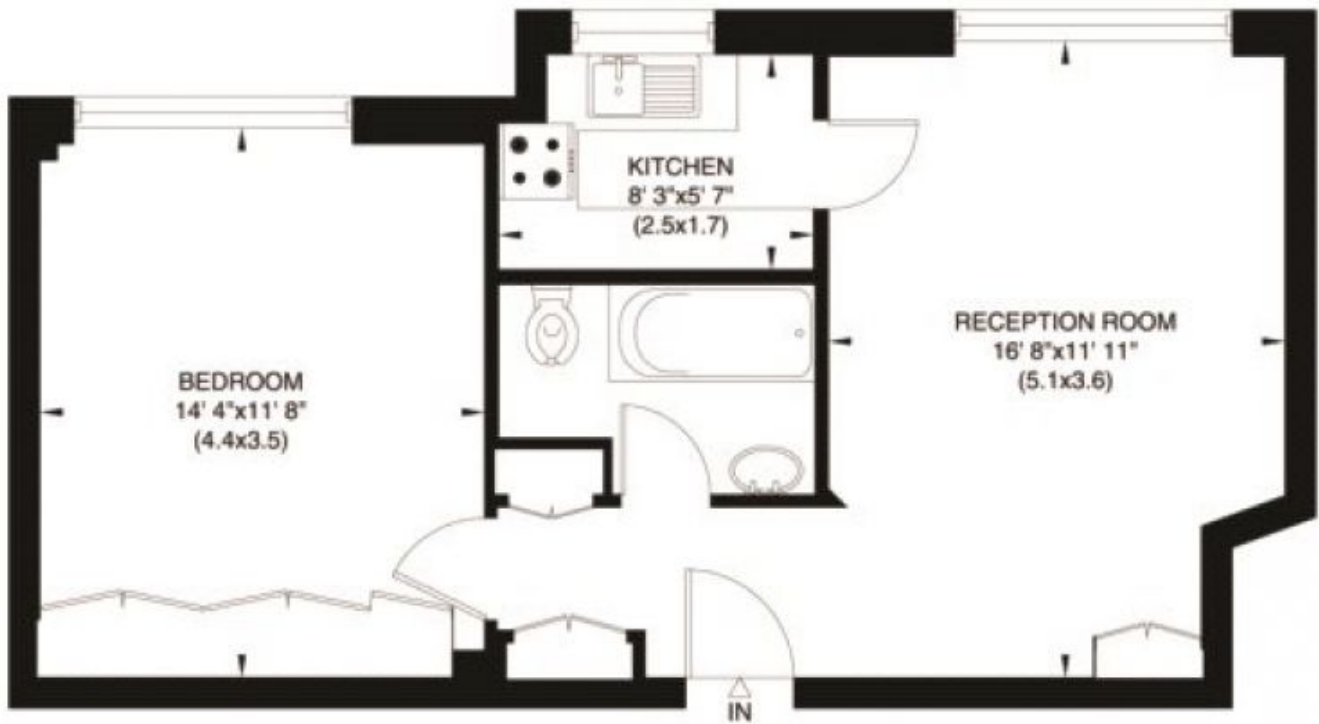

Chatsworth Court Pembroke Road

1 🏠 1 🚗

**Building Size** : 498 Sqft  
**View** : <https://www.rickmanproperties.com/7128082>

**Viraj Patel MARLA**  
**+44 7947 514483**

CHATSWORTH COURT  
PEMBROKE ROAD  
LONDON W8

Gross Internal Area: 46 Sq. metres  
498 Sq. feet

FOURTH FLOOR